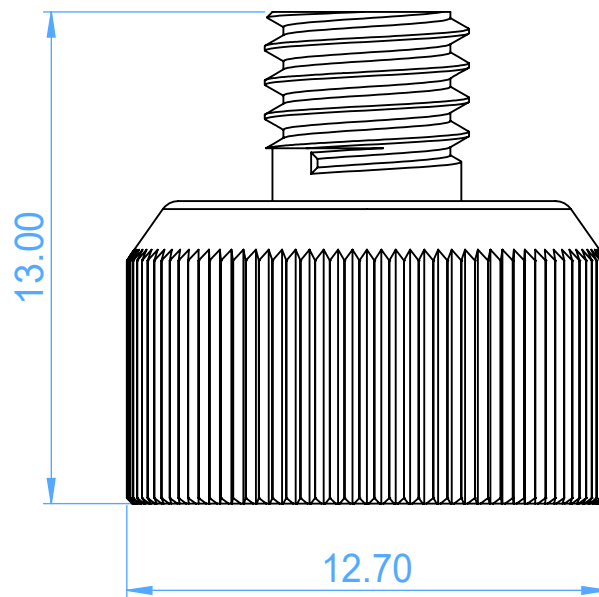

0480-P2 Imperial thread (Withworth)

Scale 5:1