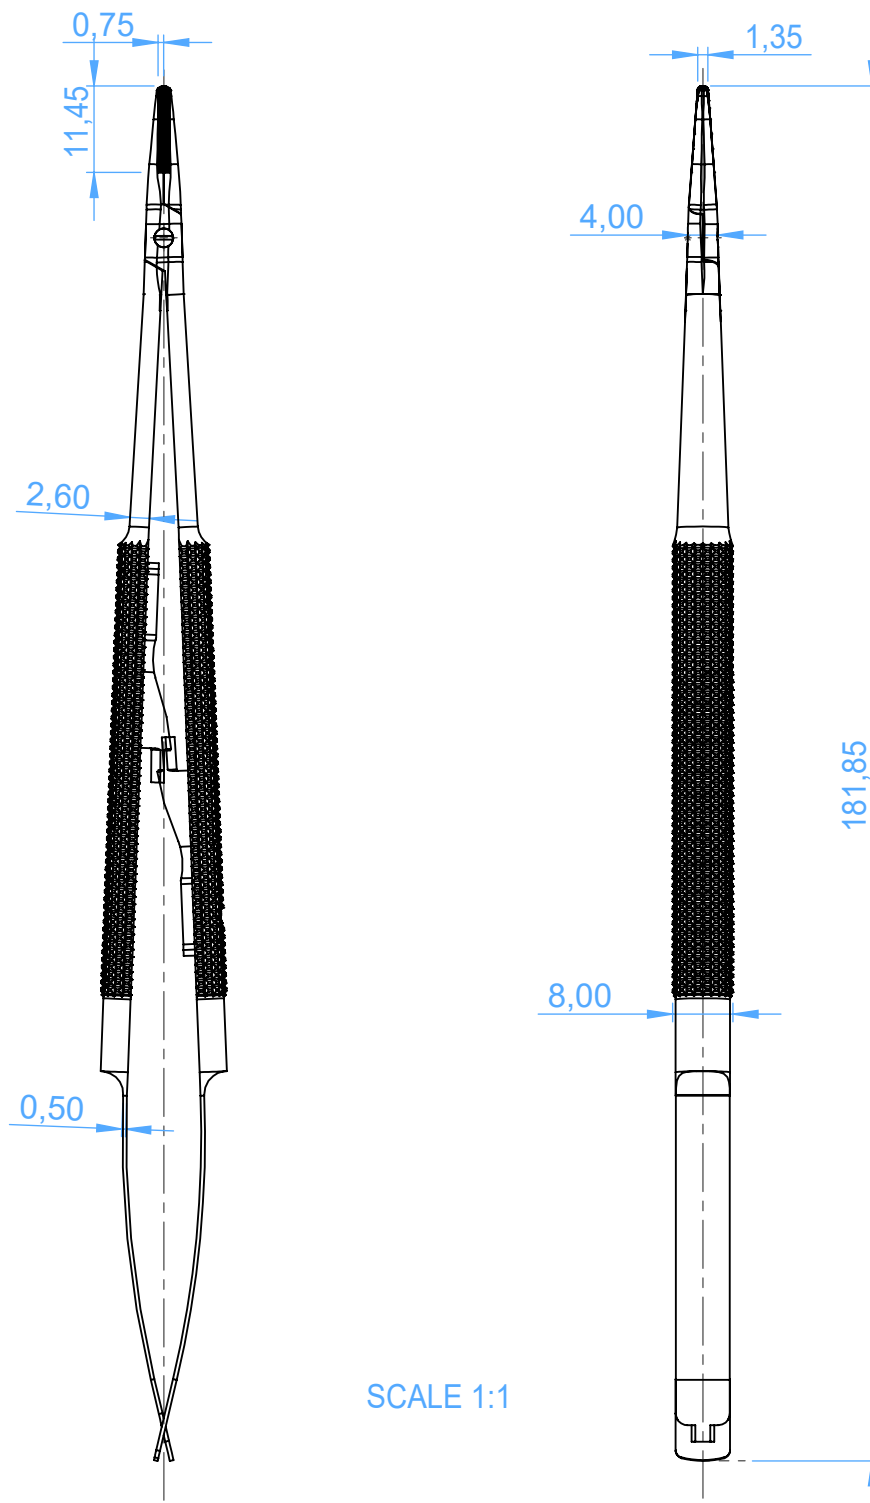

0450TH-18TC - NEEDLE HOLDERS / Porta Aghi

TC Micro-Barraquer

SCALE 1:1