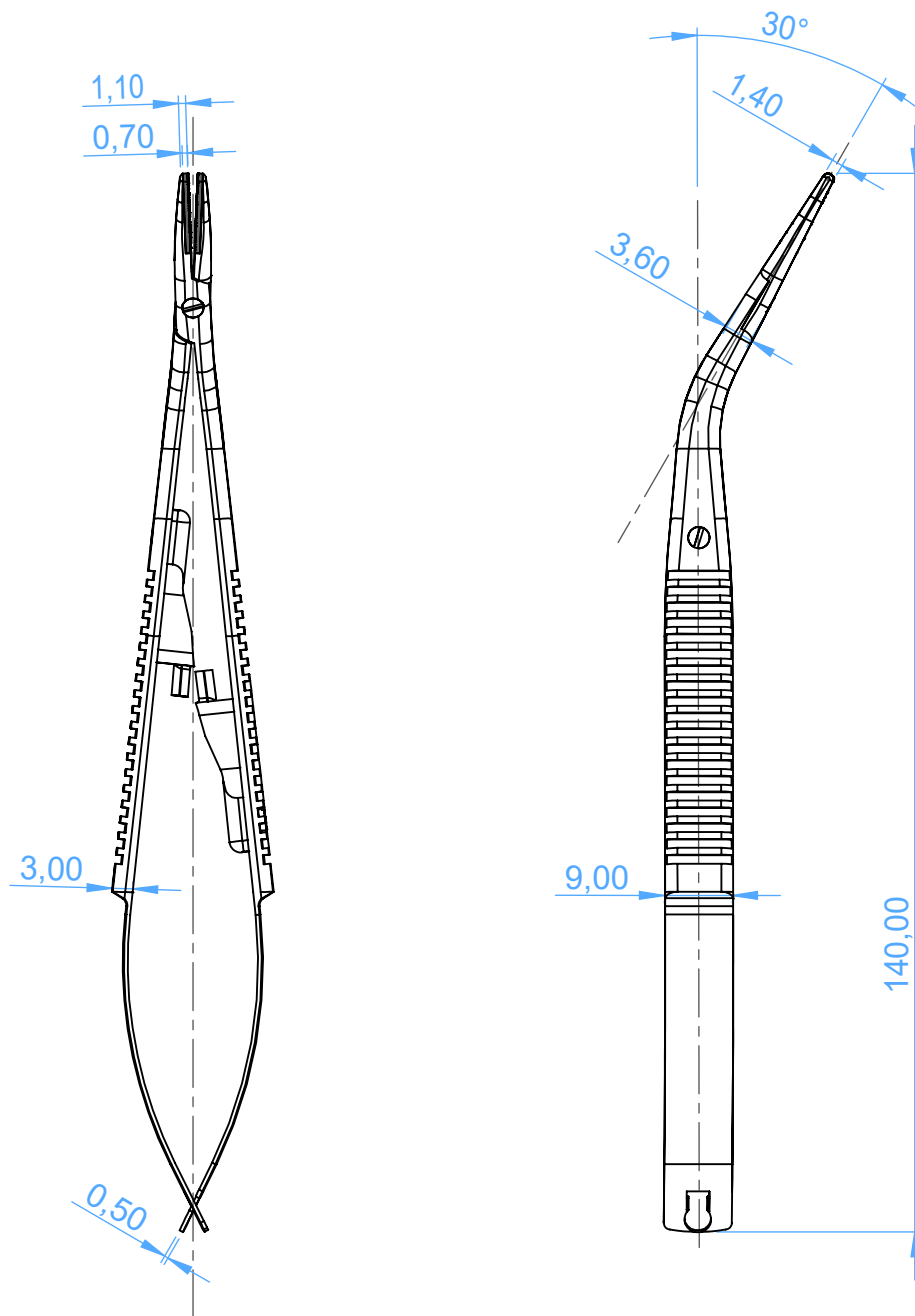

0448TH-14TC - NEEDLE HOLDERS / Porta Aghi

TC Castroviejo
30°

SCALE 1:1