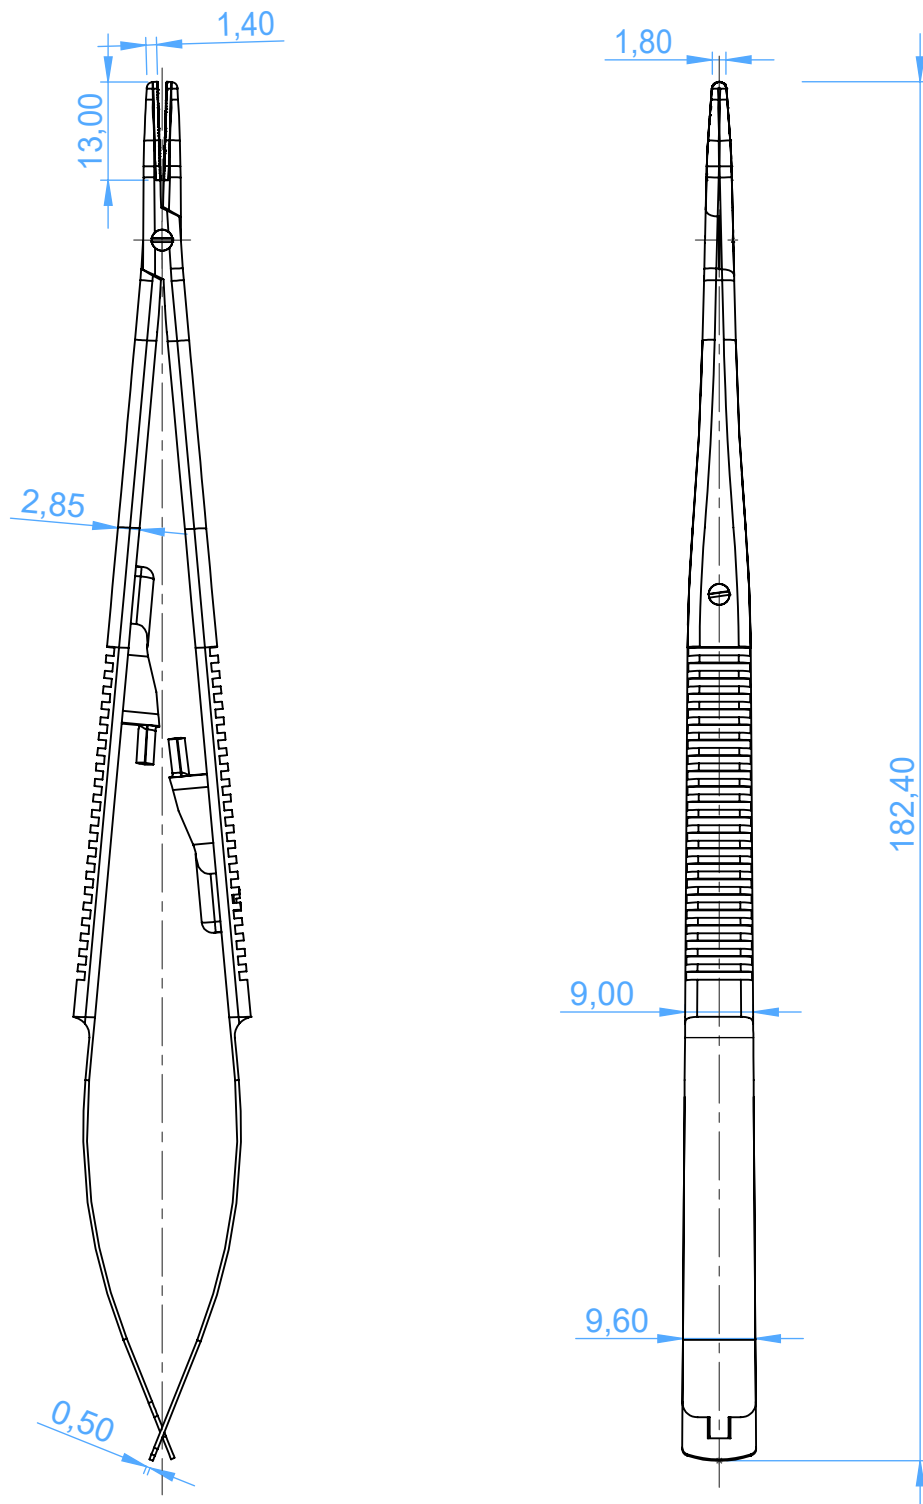

# 0445TH-18TC - NEEDLE HOLDERS / Porta Aghi

TC Castroviejo

SCALE 1:1