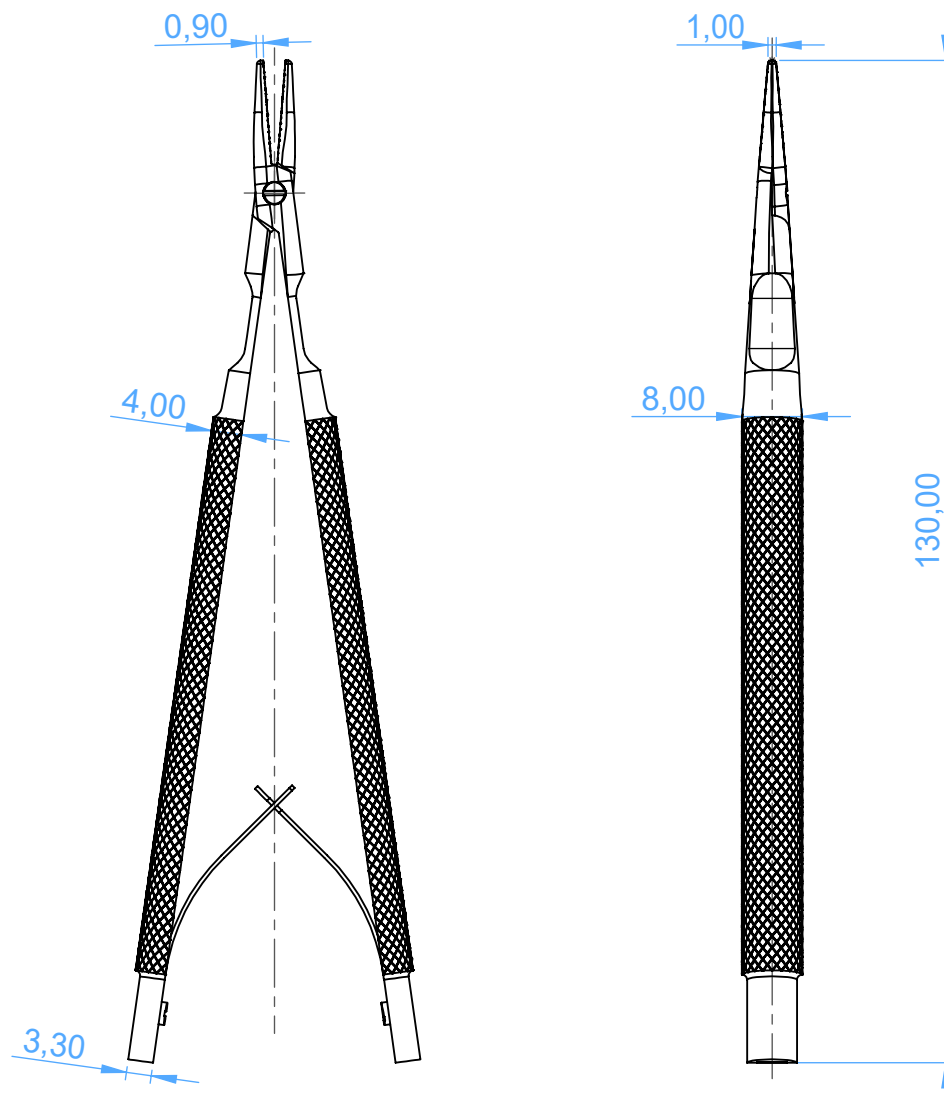

0442TH-13 - NEEDLE HOLDERS / Porta Aghi

Castroviejo

SCALE 1:1