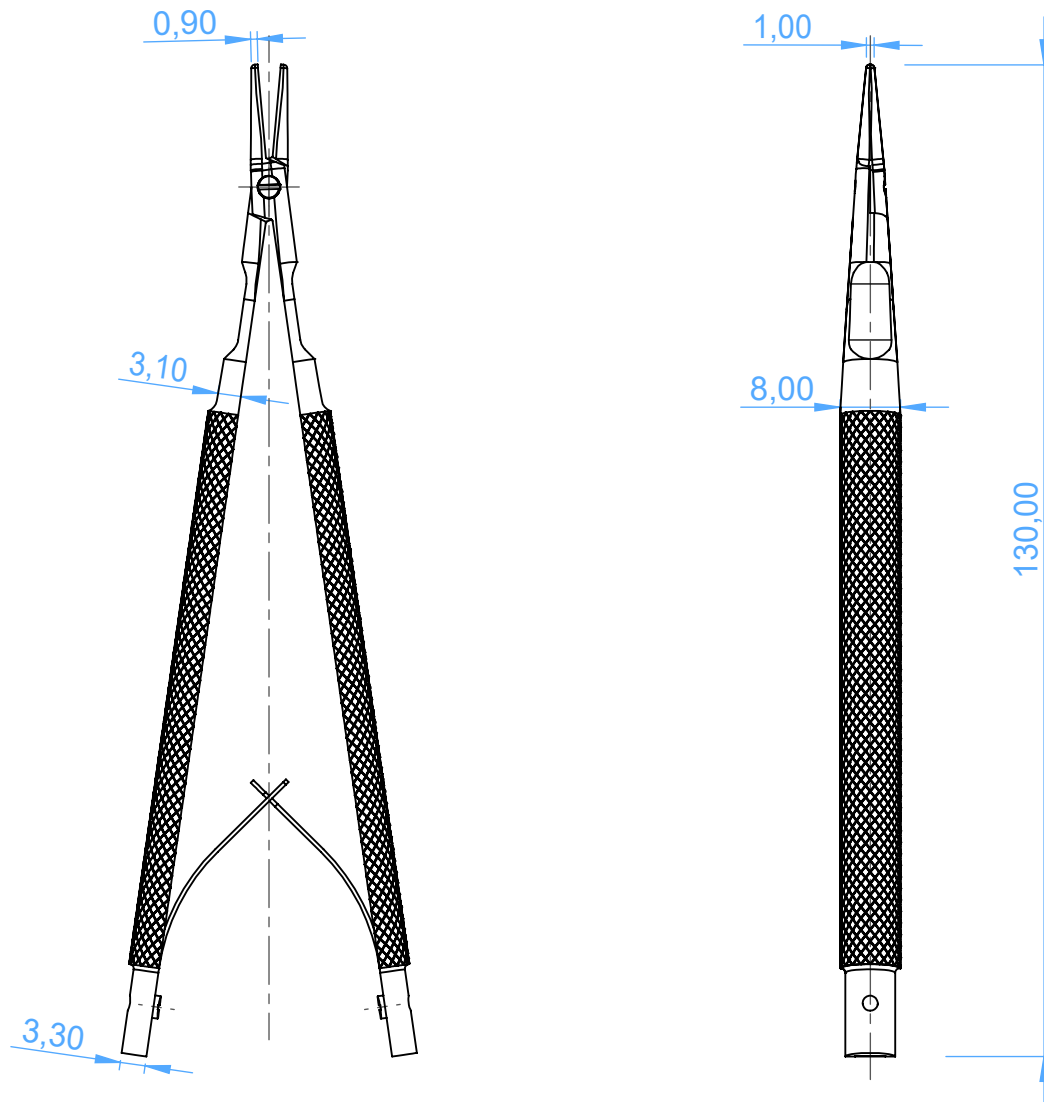

0442TH-13L - NEEDLE HOLDERS / Porta Aghi

Castroviejo
smooth jaws

SCALE 1:1