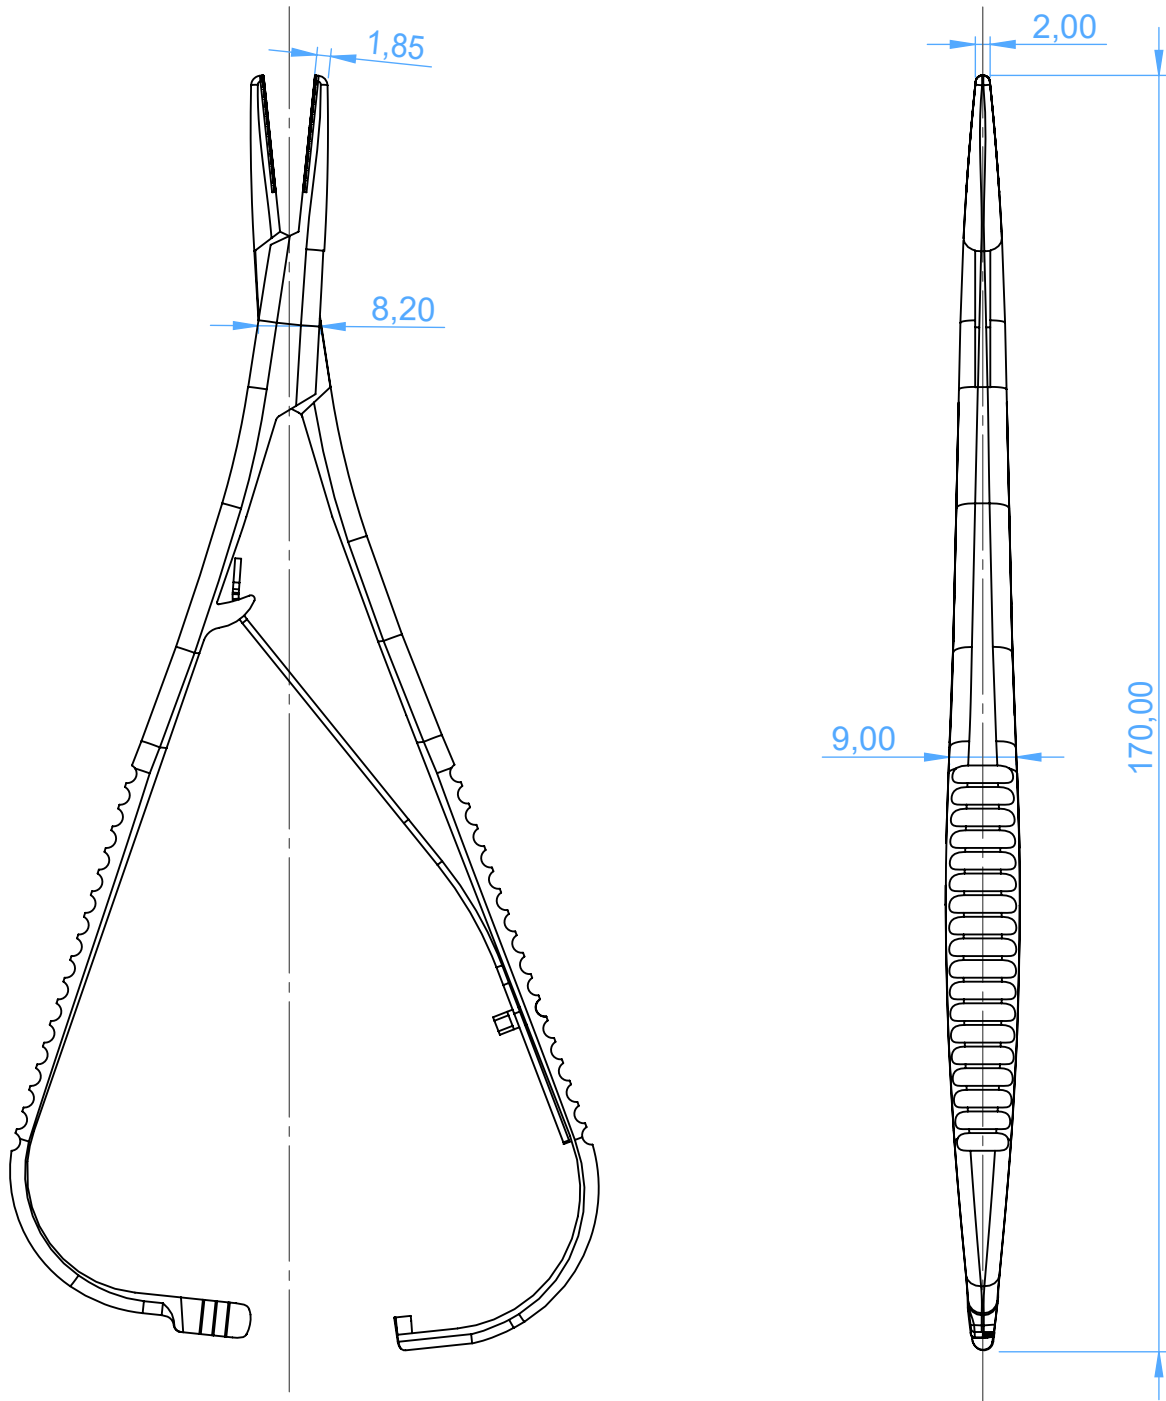

0436-17TC Needle holders

TC Mathieu

Scale 1:1