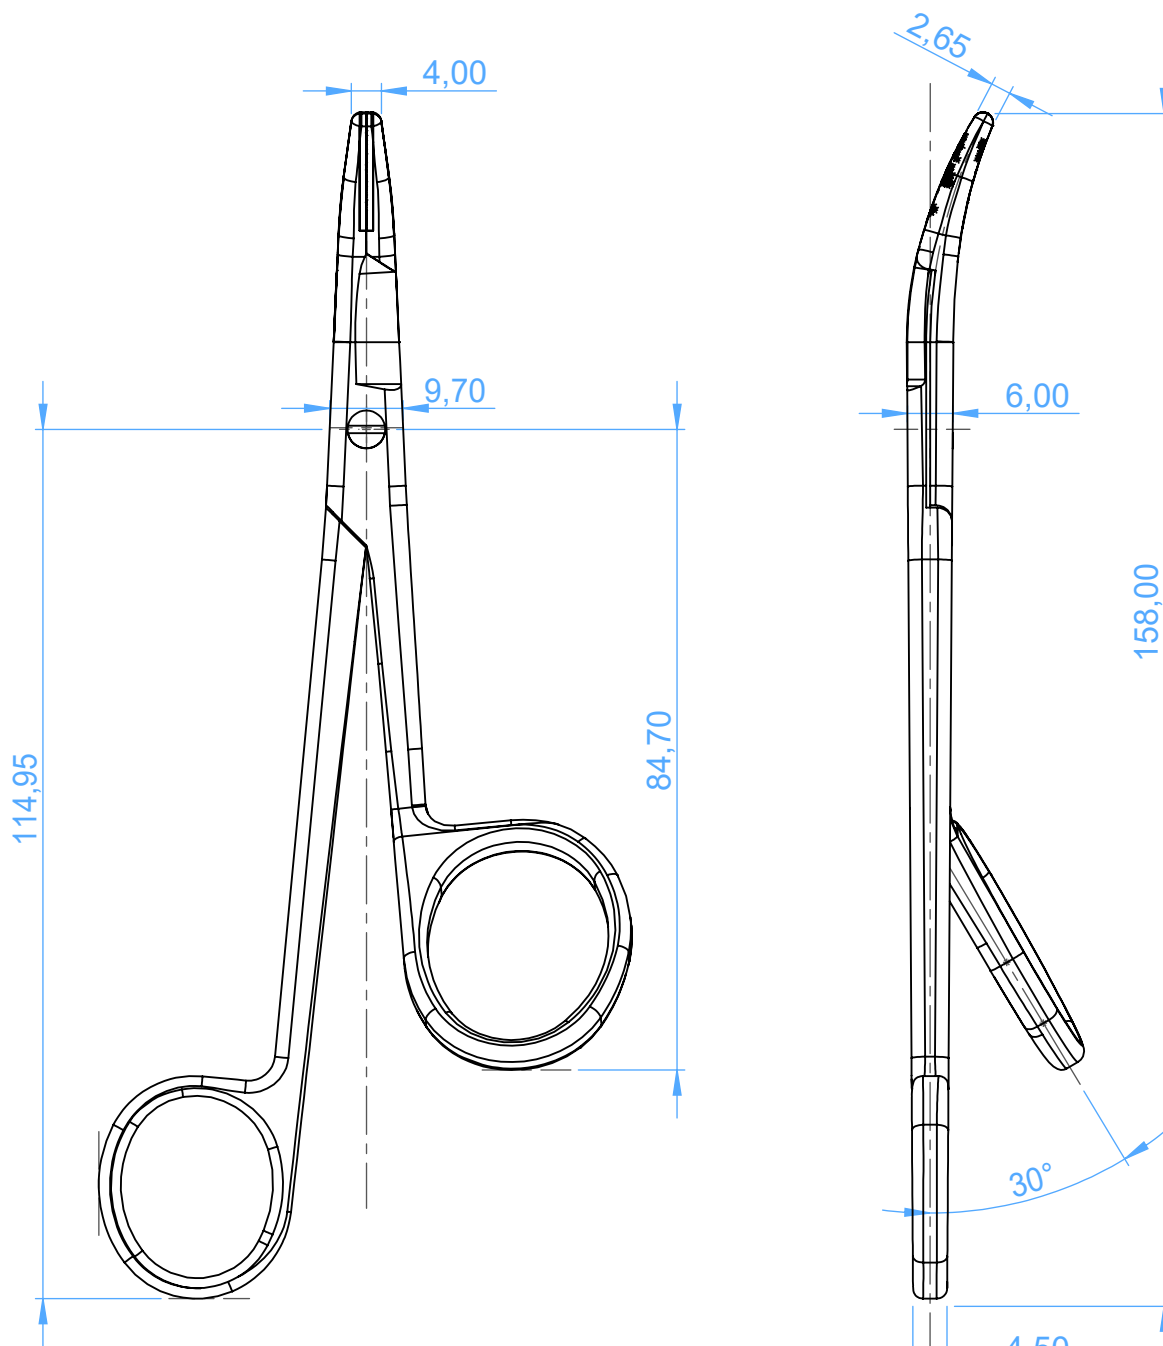

0419-16TC - NEEDLE HOLDERS / Porta Aghi

TC Gillies  
scissors combined

SCALE 1:1