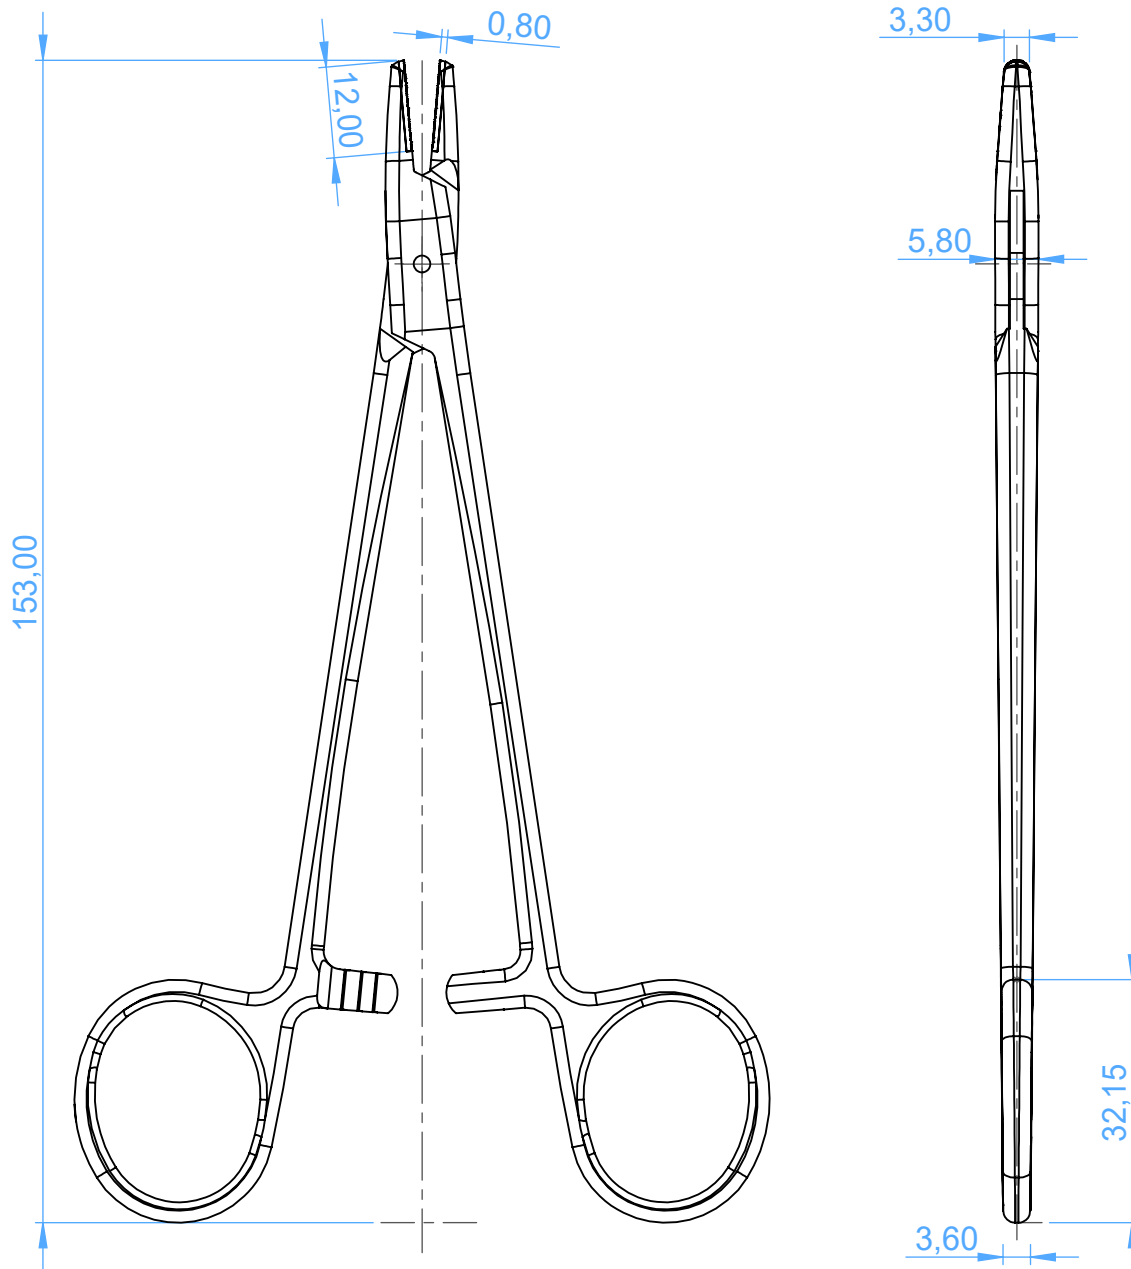

0417-15TC - NEEDLE HOLDERS 7 Porta Aghi

TC Fine Swedish

SCALE 1:1