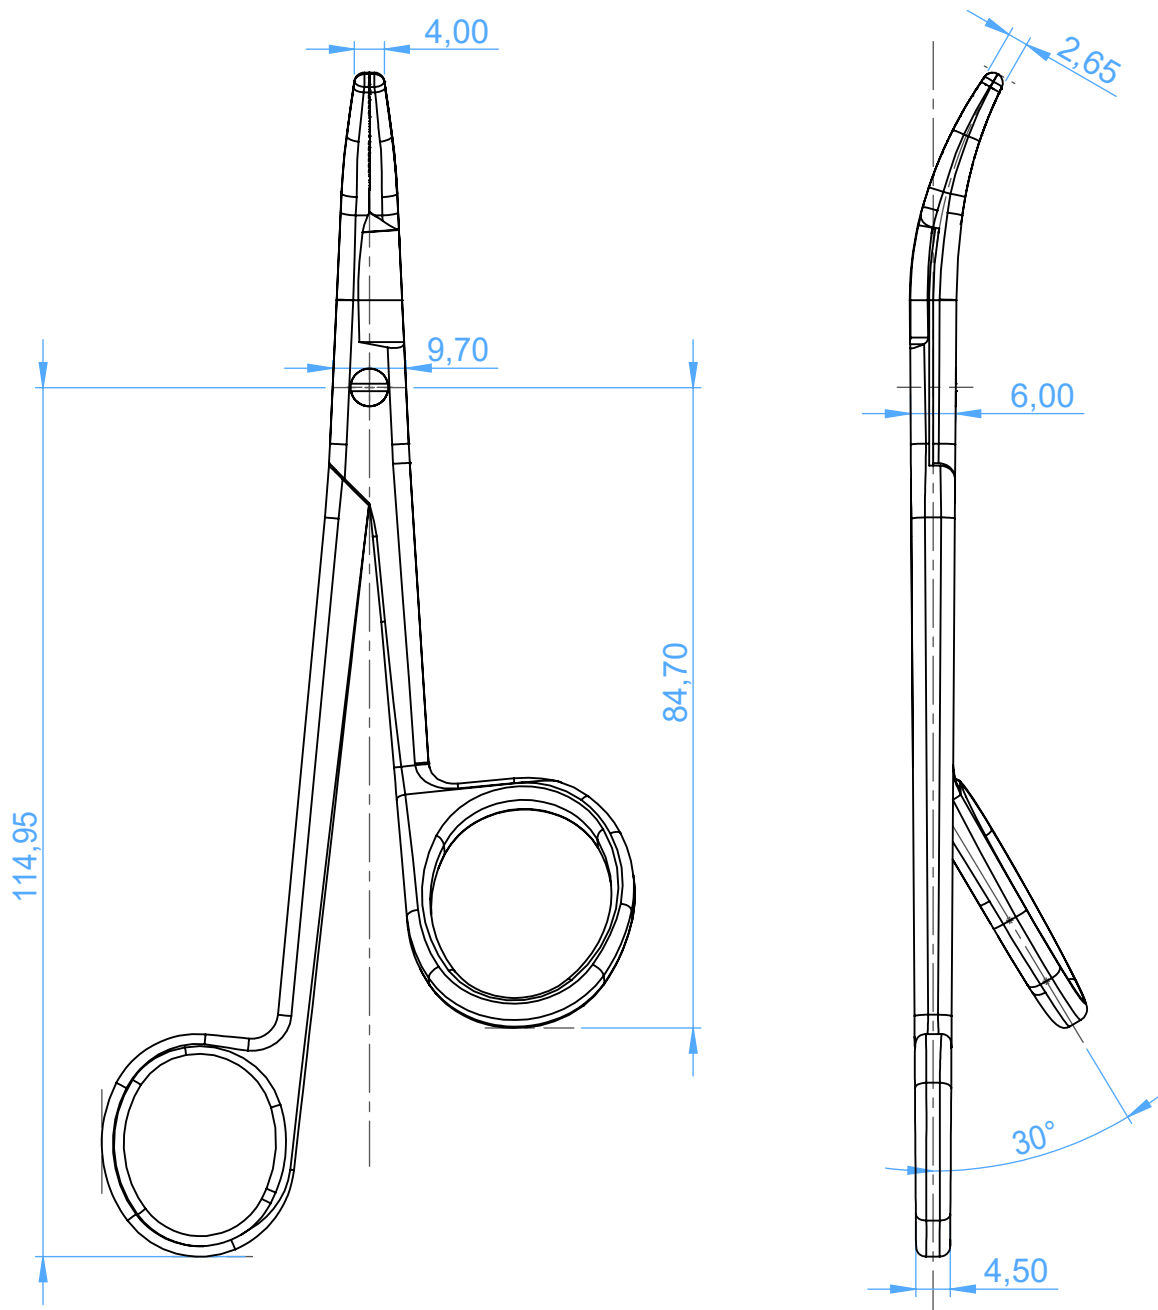

0414-16 - NEEDLE HOLDERS / Porta Aghi

Gillies
scissors combined

SCALE 1:1