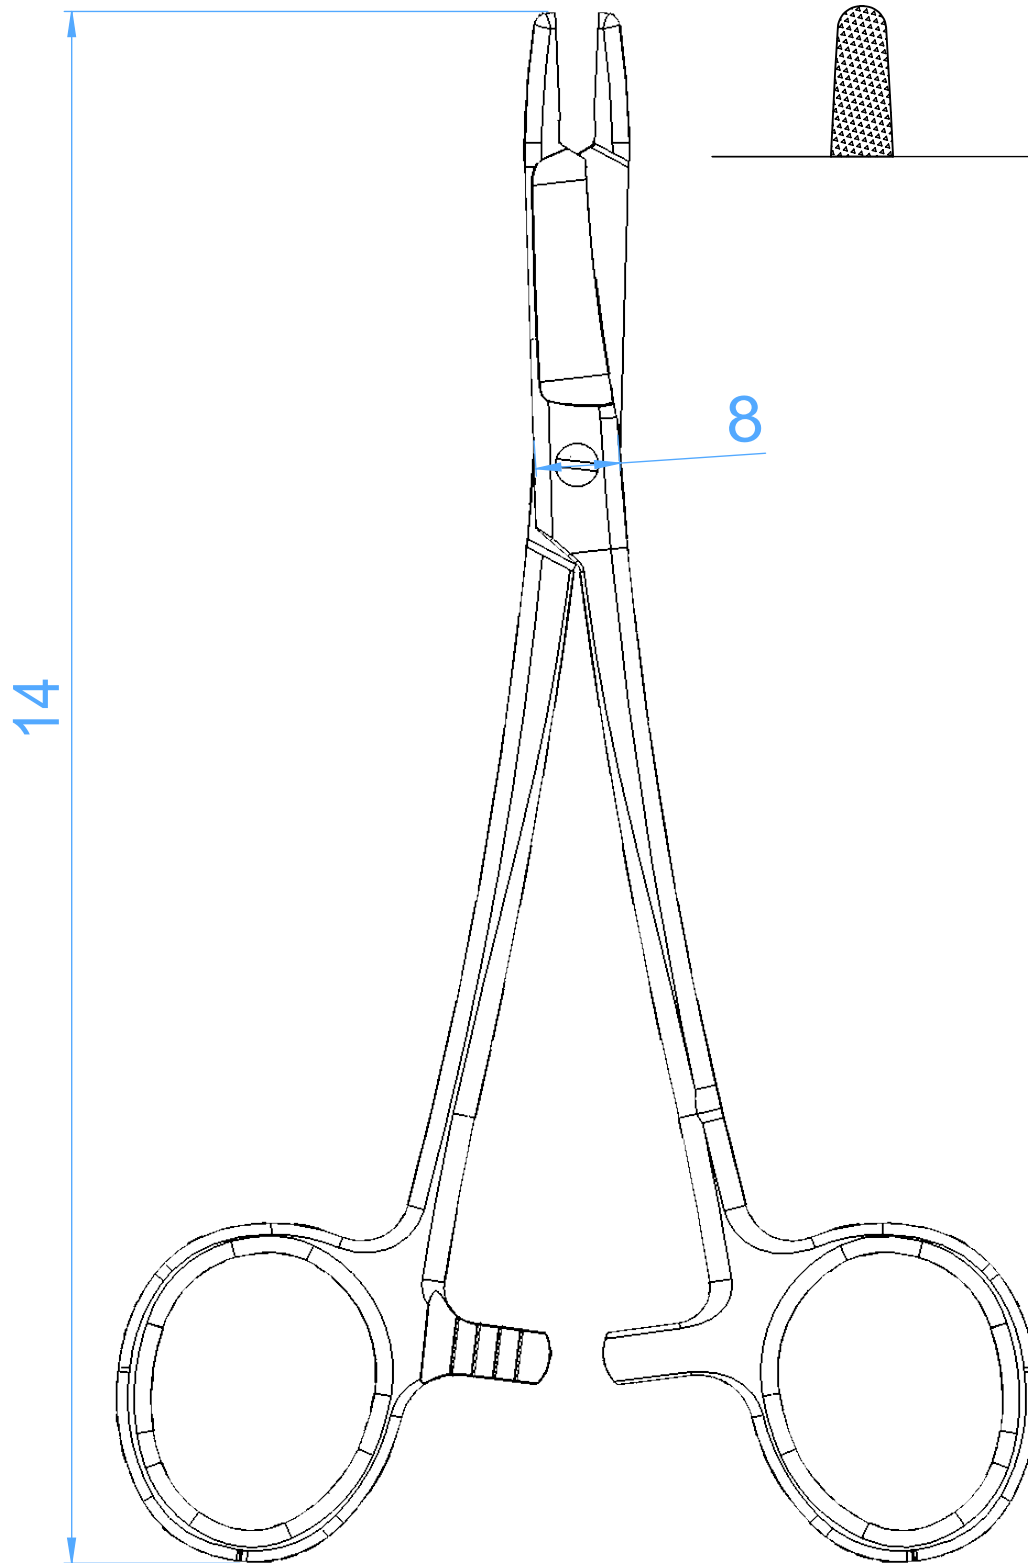

Needle holders
0405-14TC

TC Olsen-Hegar

Scale 1:1