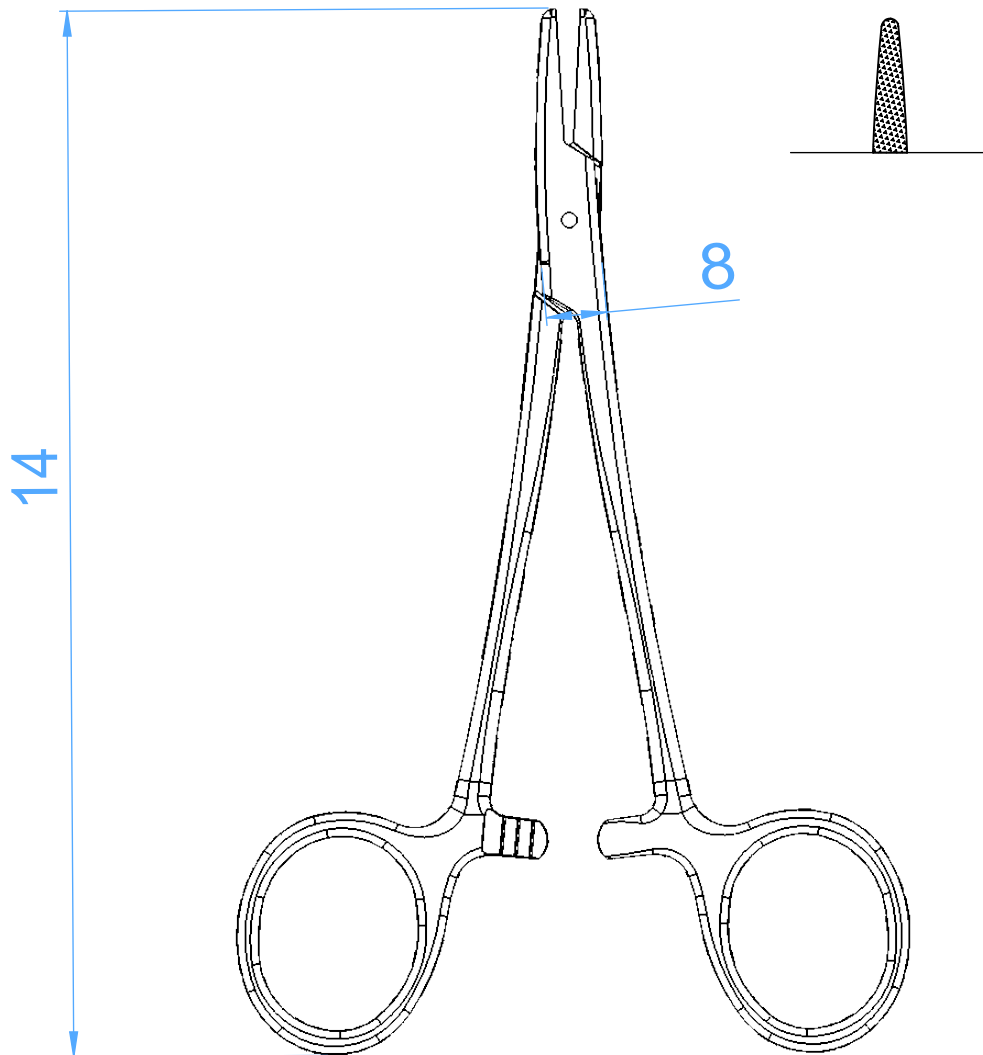

Needle holders

0404-14

Baumgartner

Scale 1:1