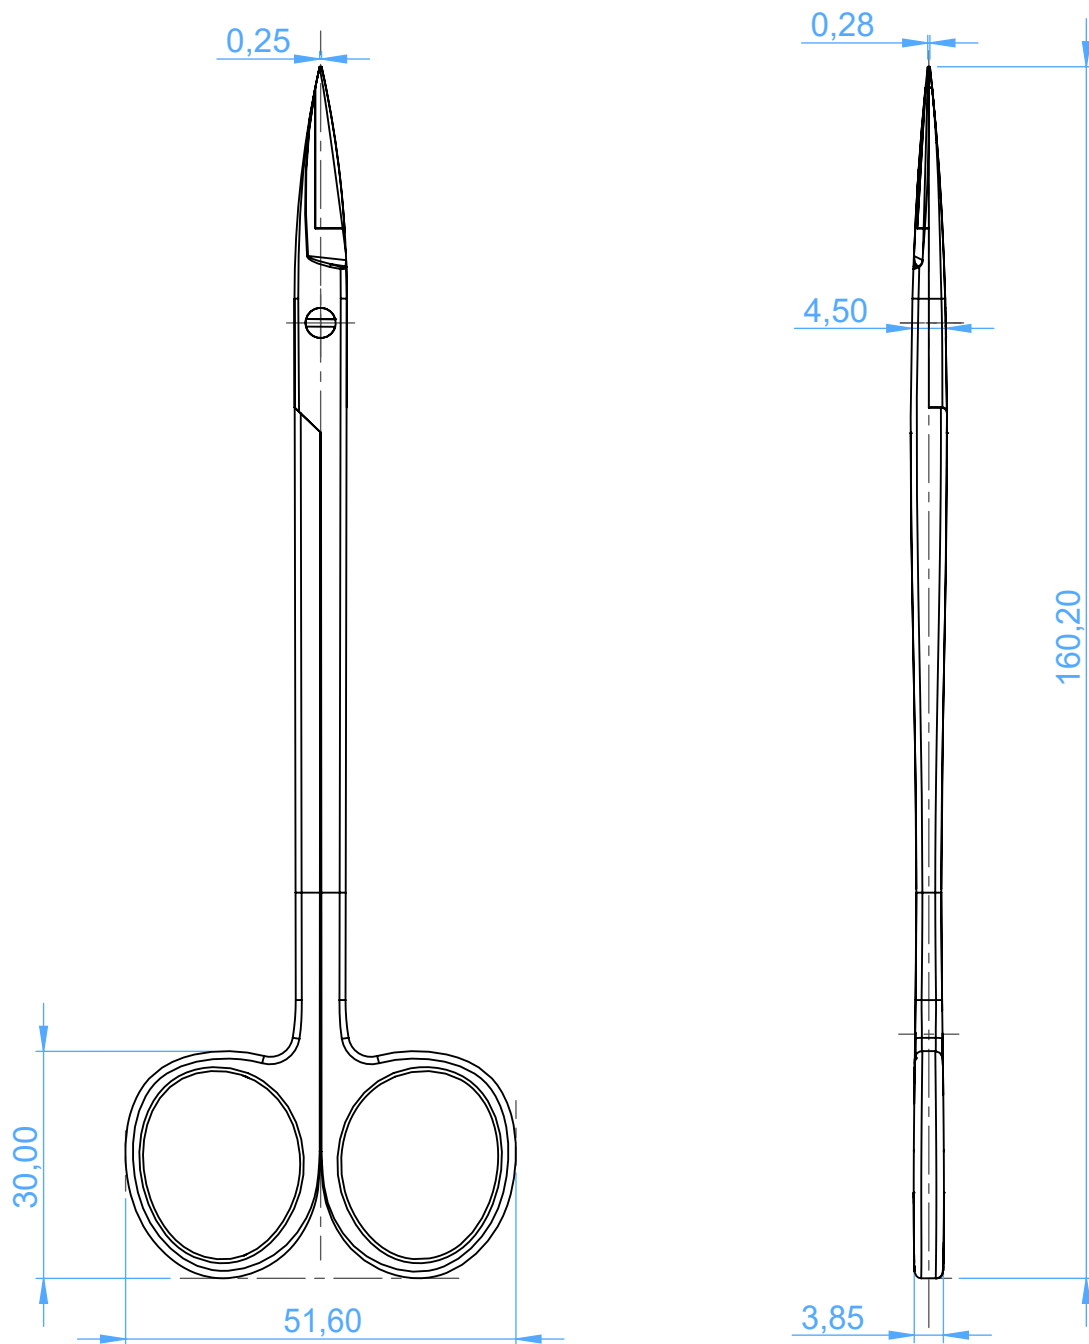

0309-1TC - GUM SCISSORS / Forbicine per gengive

1TC Kelly
straight

INSTRUMENT WITH TUNGSTEN CARBIDE (TC) INSERTS

SCALE 1:1