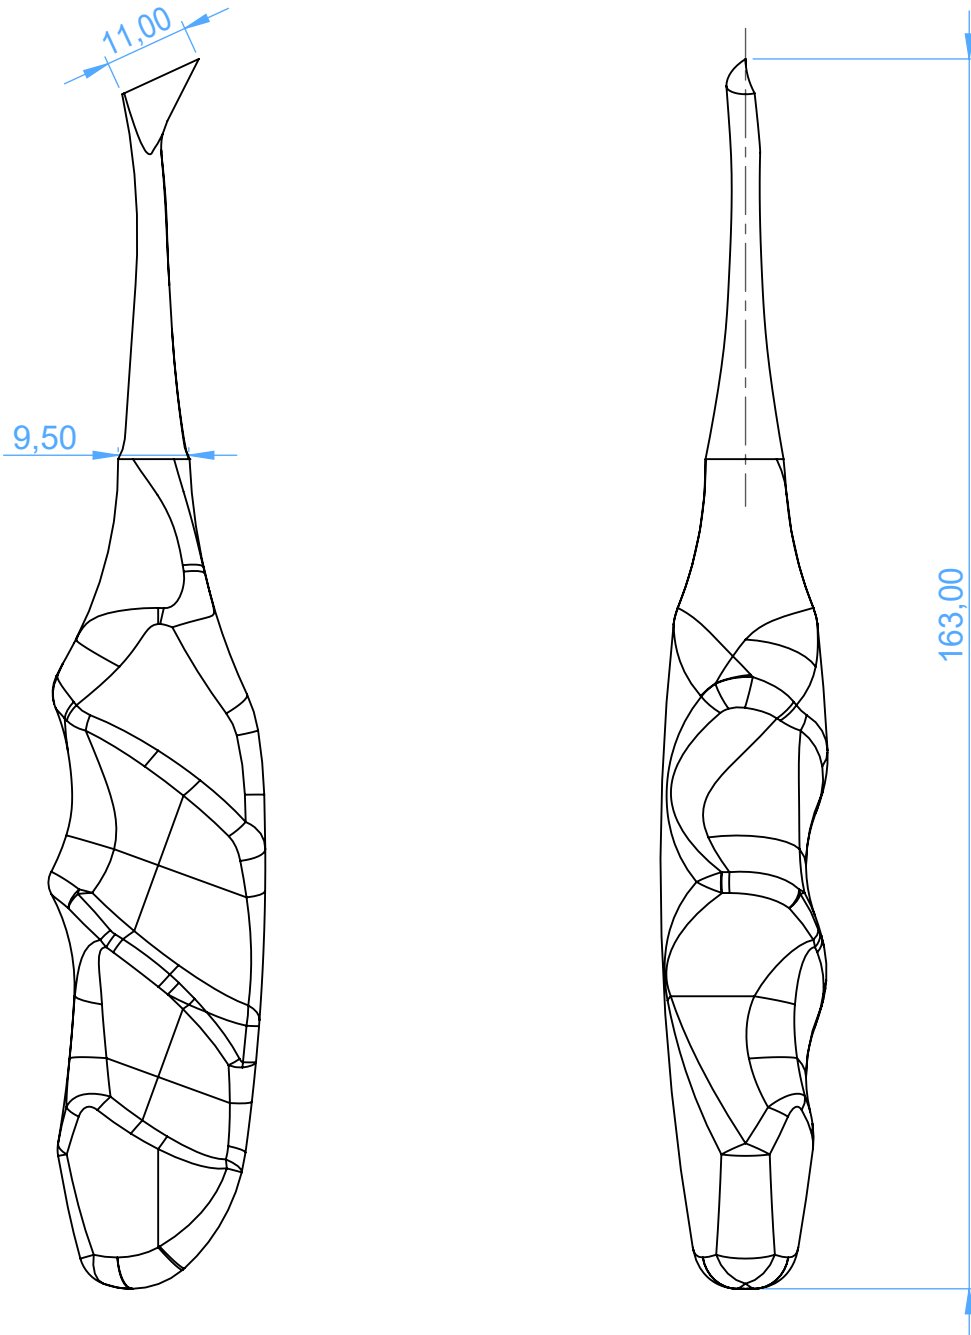

0270-44 - ROOTR ELEVATORS with ANATOMICALLY SHAPED handle/Leve per radici

44 Cryer

SCALE 1:1