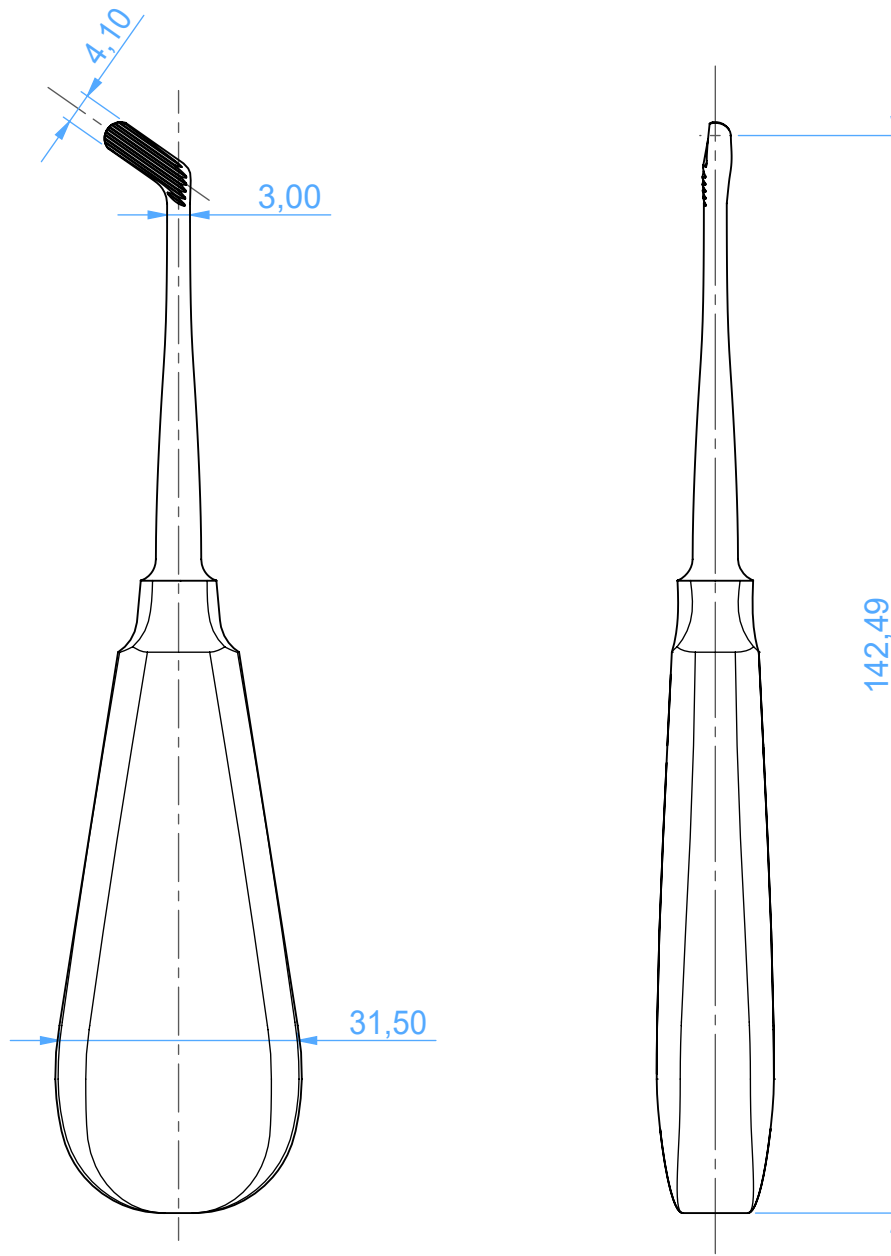

0231-3 Root elevators

3 London Hospital

Scale 1:1