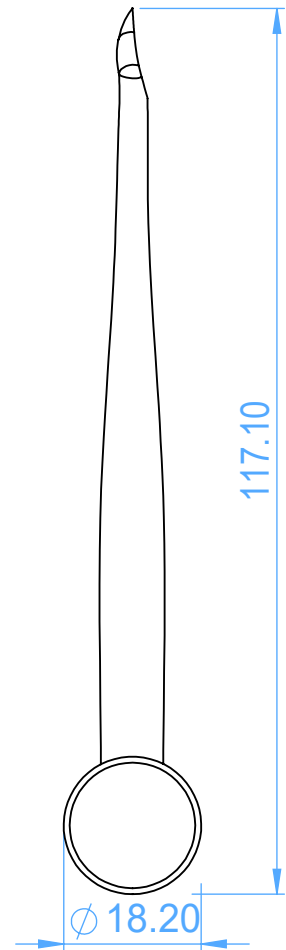

0202-370 Root elevators with stainless steel handle - Walter F. Barry

Scale 1:1