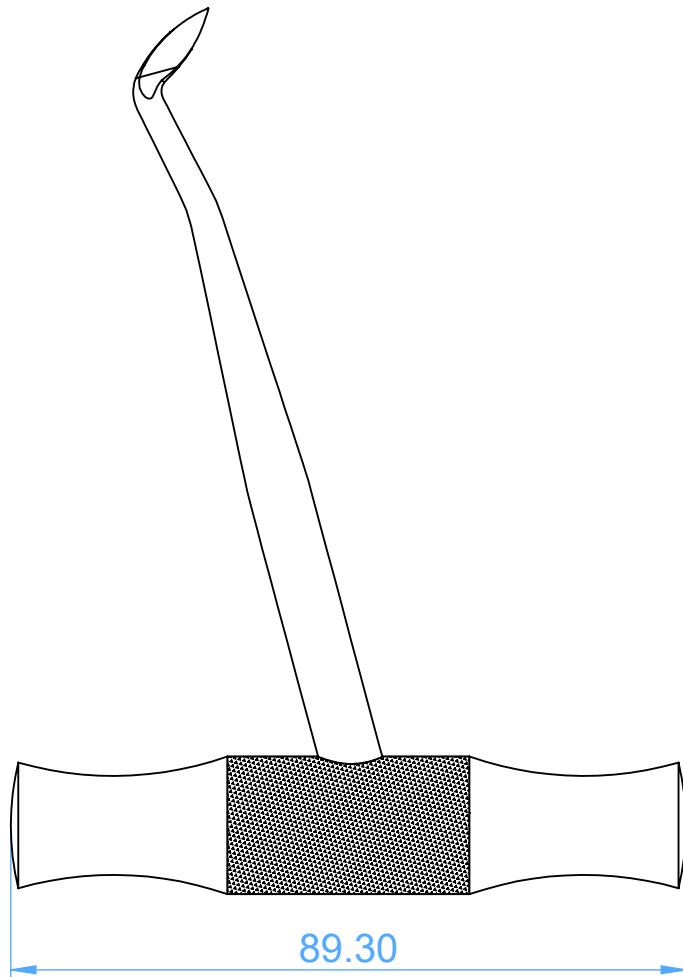

0202-370 Root elevators with stainless steel handle - Walter F. Barry

Scale 1:1