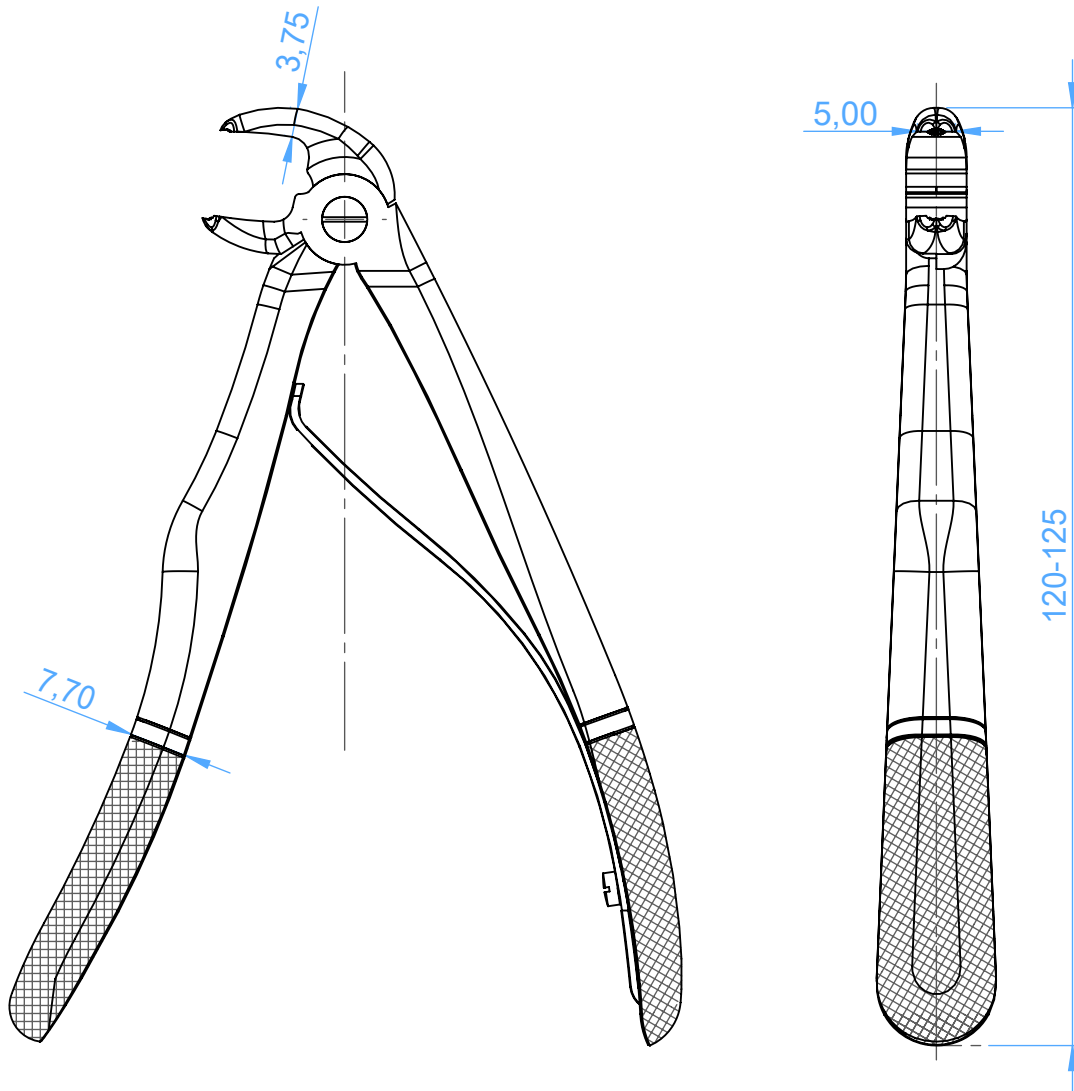

0112-6 - EXTRACTING FORCEPS FOR CHILDREN-KLEIN PATTERN/Pinze per estrazione bambini

Serrated tips
6
lower molars

SCALE 1:1