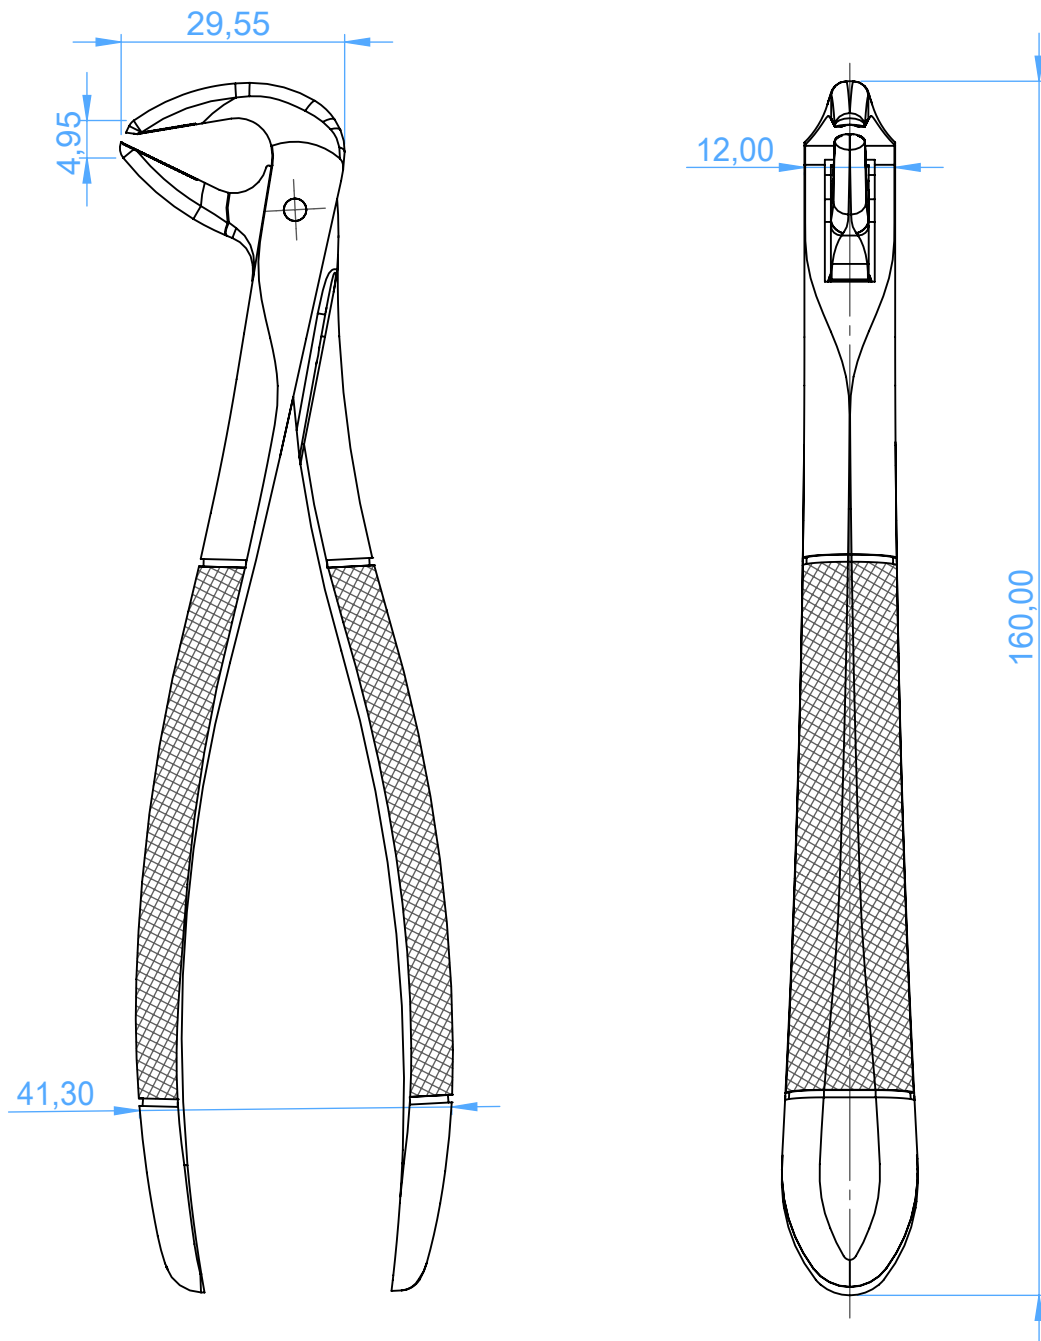

0100-74 - EXTRACTING FORCEPS / Pinze per estrazione

Serrated tips  
74  
lower roots

SCALE 1:1