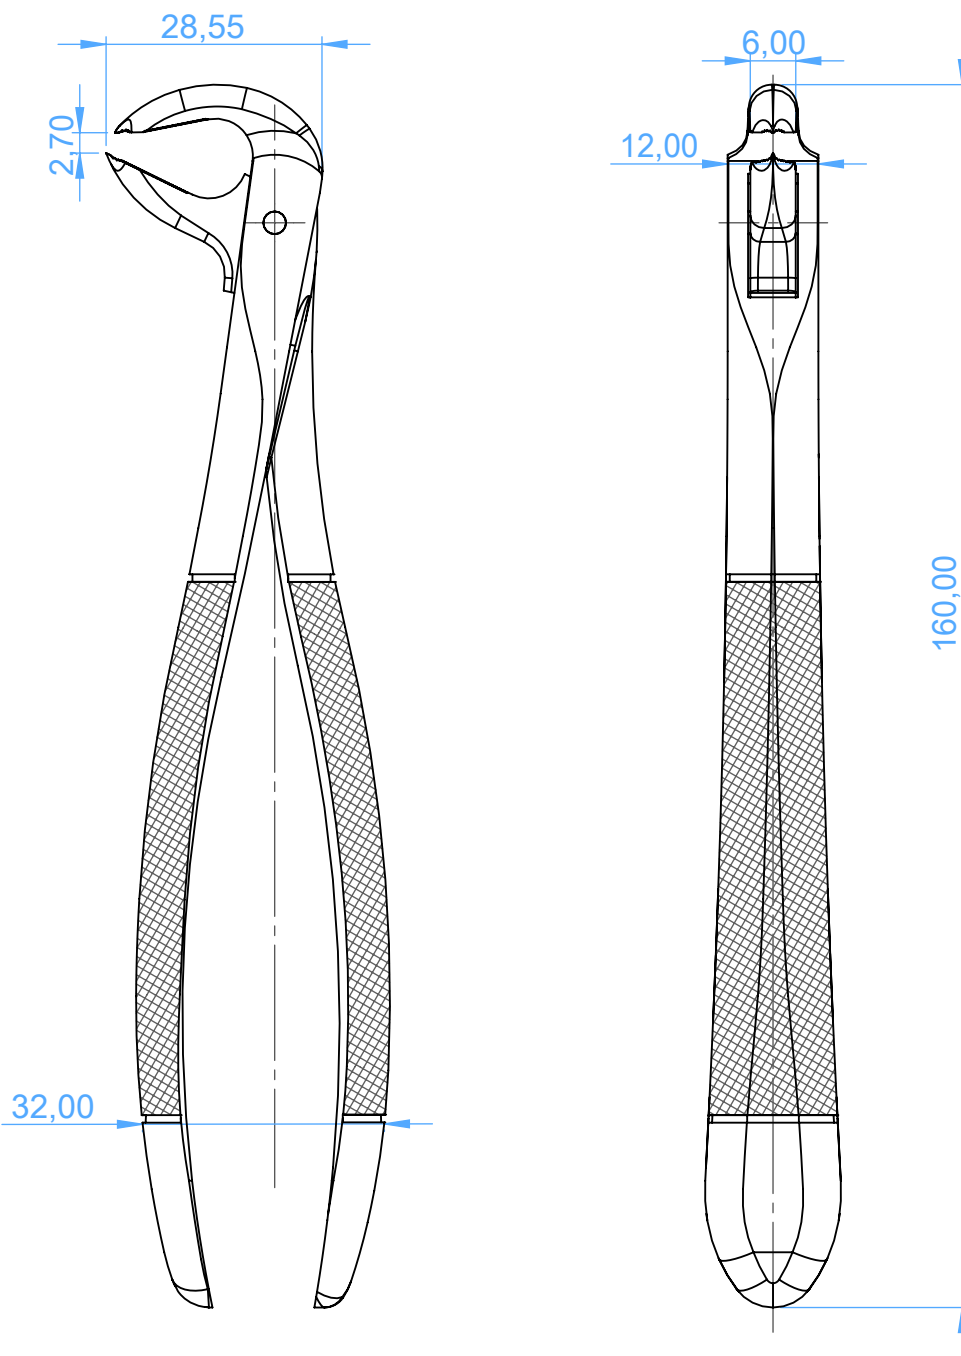

0100-73\_MW - EXTRACTING FORCEPS / Pinze per estrazione

Serrated tips  
73  
lower molars

SCALE 1:1